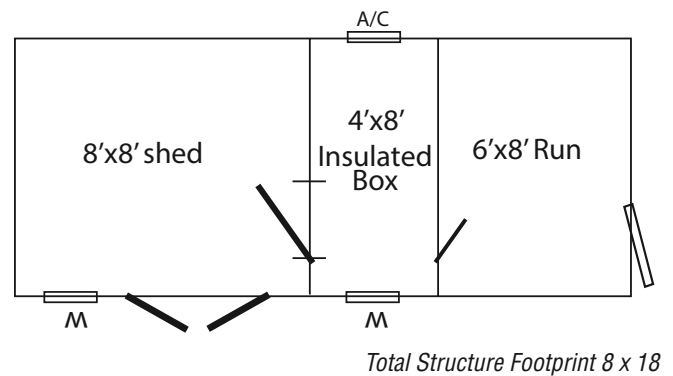

8' x 18' Shed/ Kennel Combo

- Vinyl Siding
- Feeder Bowl System
- A/C Unit
- Tan Siding
- White Trim
- Bronze Roof