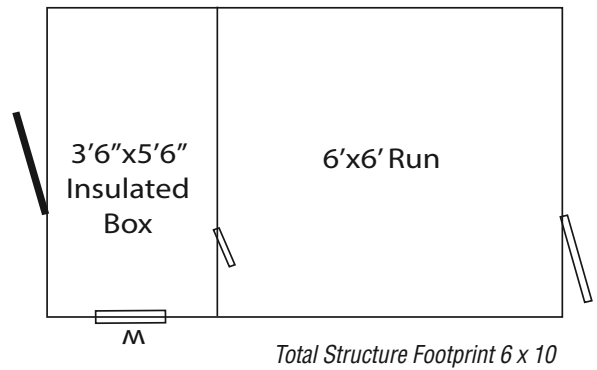

Traditional 6' x 10' Kennel

- Tan L-P Smartside siding
- Red trim
- Red metal roof

Shown with optional metal roof.