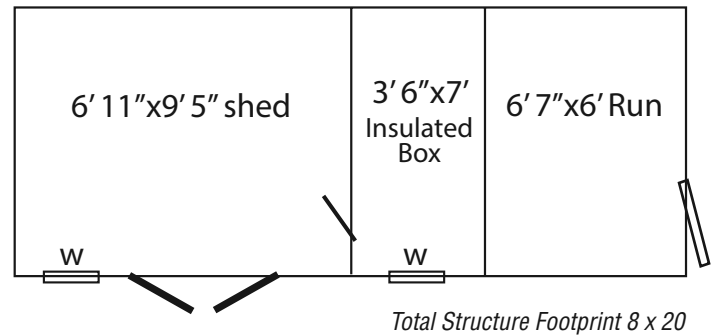

Let your dog know you love him and want to take good care of him – buy the best.

Elite 8' x 20' Shed/ Kennel Combo

- Gray L-P Smartside siding
- White trim
- Charcoal shingles
- Black doors

Shown with optional Elite gable vents and Z-shutters. Also available in 8 x 18 with 8 x 8 shed.