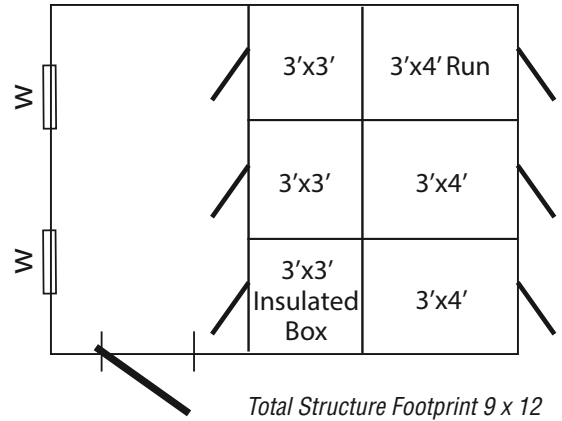

- Lite Gray L-P Smartside Siding
- White Trim
- Weatherwood Shingles

Total Structure Footprint 4 x 8

Rear view of shed and box

9" x 12" 3-Run Kennel

- Radiant Floor Heat
- Wash Down System
- Whelping Next
- Light Gray Vinyl Siding
- Black Trim
- Black Shingles