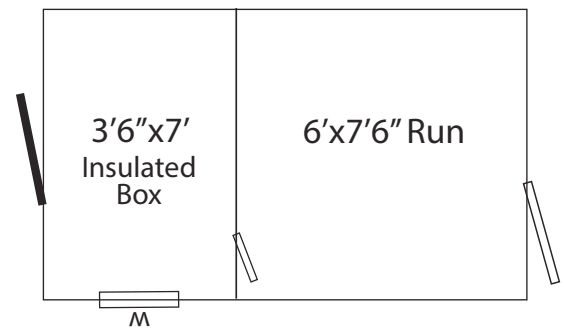

Total Structure Footprint 8 x 12

Rear view of shed and box

Elite 8' x 10' Kennel

- Navaho white L-P Smartside siding
- Buckskin trim
- Walnut brown shingles

Shown with optional 9-Lite door, octagon windows, slat shutters, interior chain link door, Elite gable vents & vinyl post covers

Total Structure Footprint 8 x 10

Rear view of shed and box

We customize your kennel to fit your needs

Traditional 10' x 24' Shed/Kennel Combo

- Buckskin L-P Smartside Siding
- Chestnut Trim
- Walnut Brown Shingles