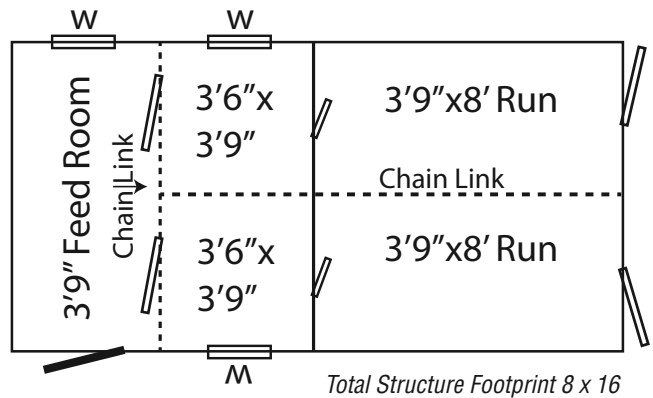

Elite 8' x 16' Double Kennel

- Gray L-P Smartside siding
- Dark gray trim
- Weatherwood shingles
- White door

Shown with optional Elite gable vents