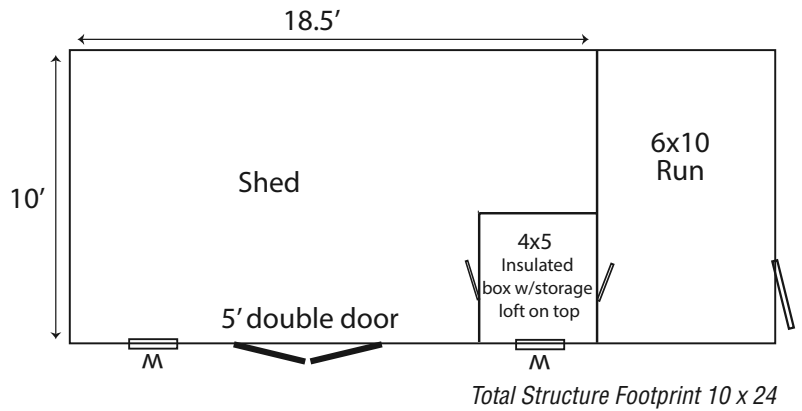

Total Structure Footprint 8 x 10

Rear view of shed and box

We customize your kennel to fit your needs

Traditional 10' x 24' Shed/Kennel Combo

- Buckskin L-P Smartside Siding
- Chestnut Trim
- Walnut Brown Shingles

Also available in 10 x 20 and 10 x 18.
 These sizes reduce the shed portion,
 not the kennel.

Traditional 8' x 16' Double Kennel

- Light gray L-P Smartside siding
- Dark gray trim

Shown with optional pewter gray metal roof