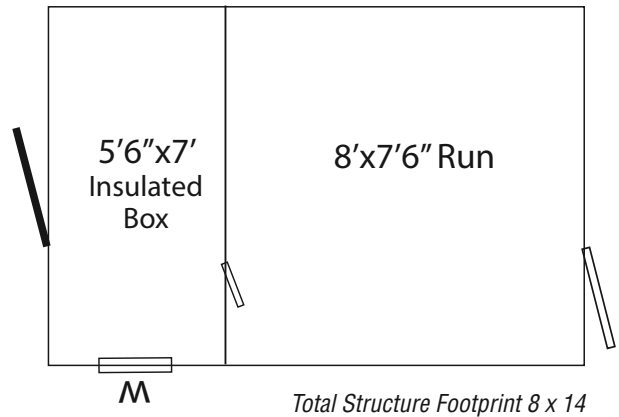

Traditional 8' x 14' Kennel

- Clay L-P Smartside siding
- Black trim
- Black metal roof
- Clay door