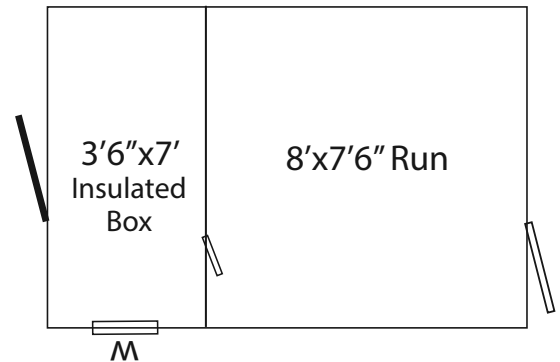

Shown with optional 11-Lite arch door.

Total Structure Footprint 8 x 12

Rear view of shed and box

We customize your kennel to fit your needs

Traditional 8' x 12' Kennel

- Board & Batten siding
- Natural stain
- Weatherwood shingles
- Chestnut color door

Total Structure Footprint 8 x 12

Rear view of shed and box

Traditional 8' x 10' Kennel

- White L-P Smartside siding
- Black trim
- Charcoal shingles

Rear view of shed and box

Elite 8' x 12' Shed Style Kennel