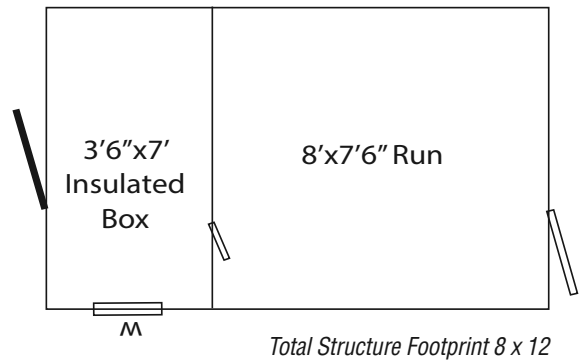

Elite 8' x 12' Shed Style Kennel

- L-P Smartside
- Chestnut urethane stain
- White trim
- Charcoal shingles

Shown with transom dormer.