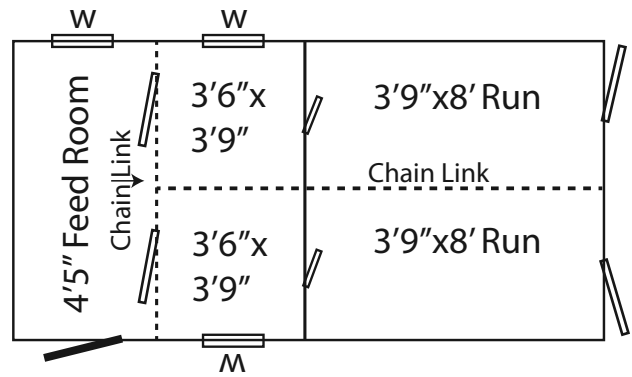

Also available in 10 x 20 and 10 x 18.
 These sizes reduce the shed portion,
 not the kennel.

Traditional 8' x 16' Double Kennel

- Light gray L-P Smartside siding
- Dark gray trim

Shown with optional pewter gray metal roof

Total Structure Footprint 8 x 16

Rear view of shed and box

Traditional 8' x 14' Double Kennel

- Black Fox L-P Smartside Siding
- Summit Gray Trim
- Charcoal Metal

Traditional 8' x 14' Kennel w/ Feed Room

- Board & Batten Siding
- Walnut Brown Shingles
- Chestnut Painted Door