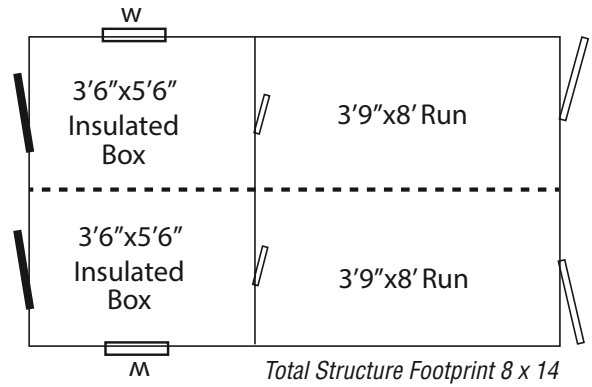

Total Structure Footprint 8 x 10

Rear view of shed and box

We customize your kennel to fit your needs

Traditional 10' x 24' Shed/Kennel Combo

- Buckskin L-P Smartside Siding
- Chestnut Trim
- Walnut Brown Shingles

Also available in 10 x 20 and 10 x 18.
 These sizes reduce the shed portion,
 not the kennel.

Traditional 8' x 16' Double Kennel

- Light gray L-P Smartside siding
- Dark gray trim

Shown with optional pewter gray metal roof

Total Structure Footprint 8 x 16

Rear view of shed and box

Traditional 8' x 14' Double Kennel

- Black Fox L-P Smartside Siding
- Summit Gray Trim
- Charcoal Metal

Traditional 8' x 14' Kennel w/ Feed Room

- Board & Batten Siding
- Walnut Brown Shingles
- Chestnut Painted Door