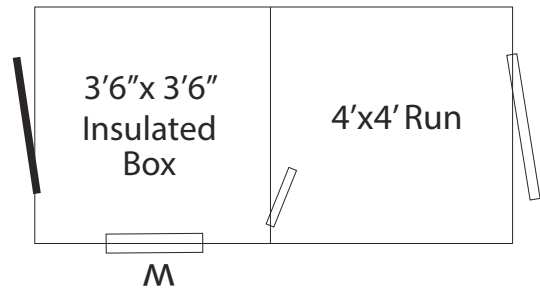

- Lite Gray L-P Smartside Siding
- White Trim
- Weatherwood Shingles

Total Structure Footprint 4 x 8

Rear view of shed and box

9" x 12" 3-Run Kennel

- Radiant Floor Heat
- Wash Down System
- Whelping Next
- Light Gray Vinyl Siding
- Black Trim
- Black Shingles