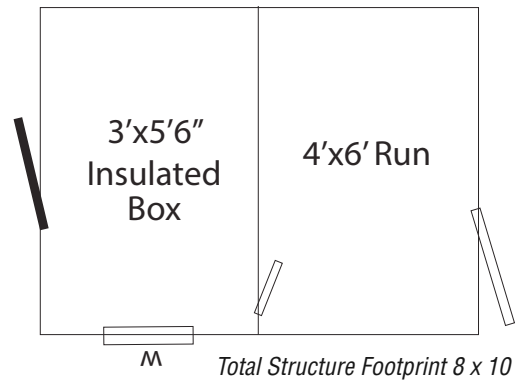

Traditional 6' x 8' Kennel

- Board & Batten Siding
- Natural Stain
- Walnut Brown Shingles
- Chestnut Color Door

Shown with optional 9-Lite door.