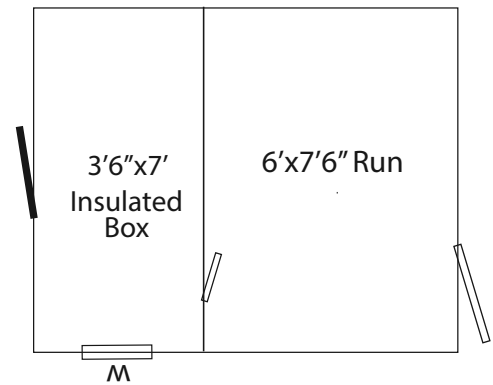

Total Structure Footprint 8 x 10