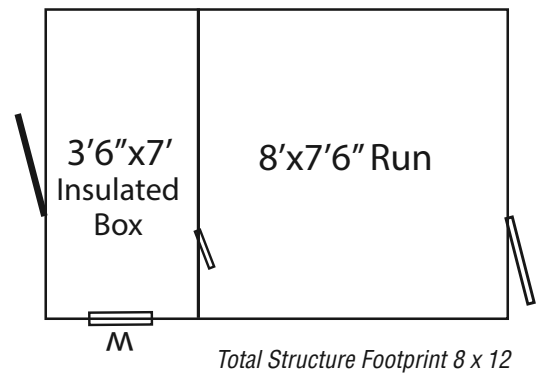

Rear view of shed and box