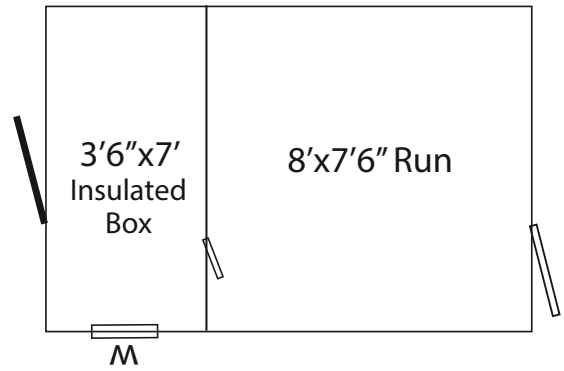

Total Structure Footprint 8 x 12