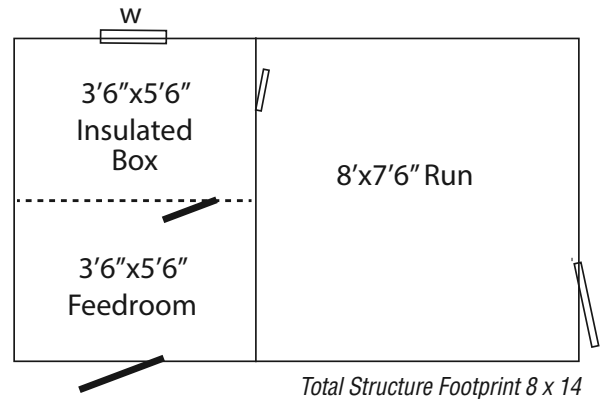

Traditional 8' x 14' Kennel w/ Feed Room

- Board & Batten Siding
- Walnut Brown Shingles
- Chestnut Painted Door

Shown with optional vent, 11-Lite door and feed room.