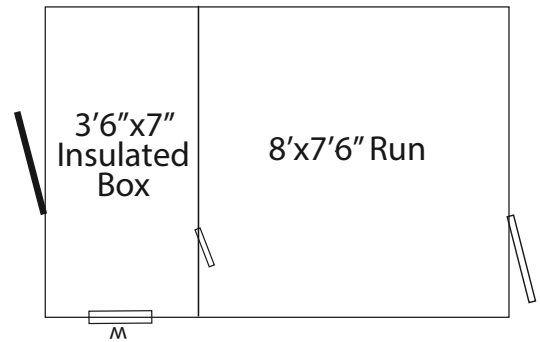

Total Structure Footprint 8 x 12