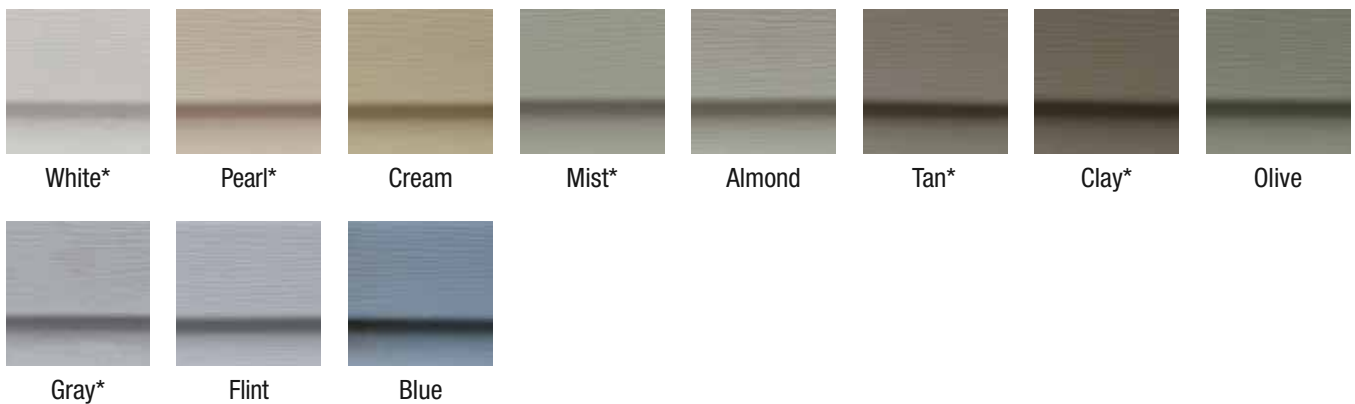

CHOOSE YOUR **VINYL COLORS** (*Indicates stock colors. All other colors are non-stock.)