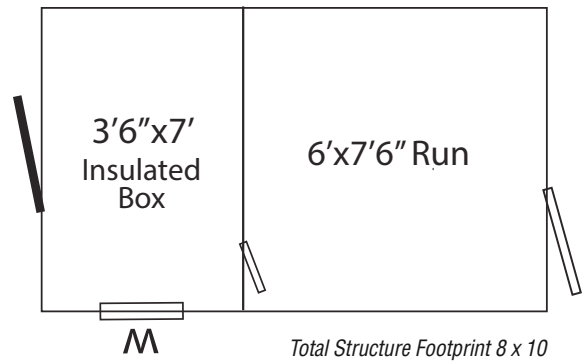

Total Structure Footprint 8 x 12

Rear view of shed and box

Traditional 8' x 10' Kennel

- White L-P Smartside siding
- Black trim
- Charcoal shingles

Rear view of shed and box

Elite 8' x 12' Shed Style Kennel