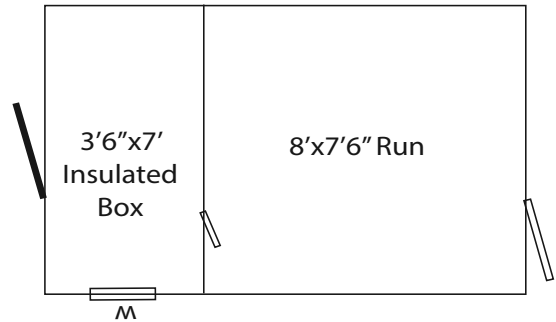

Total Structure Footprint 8 x 12